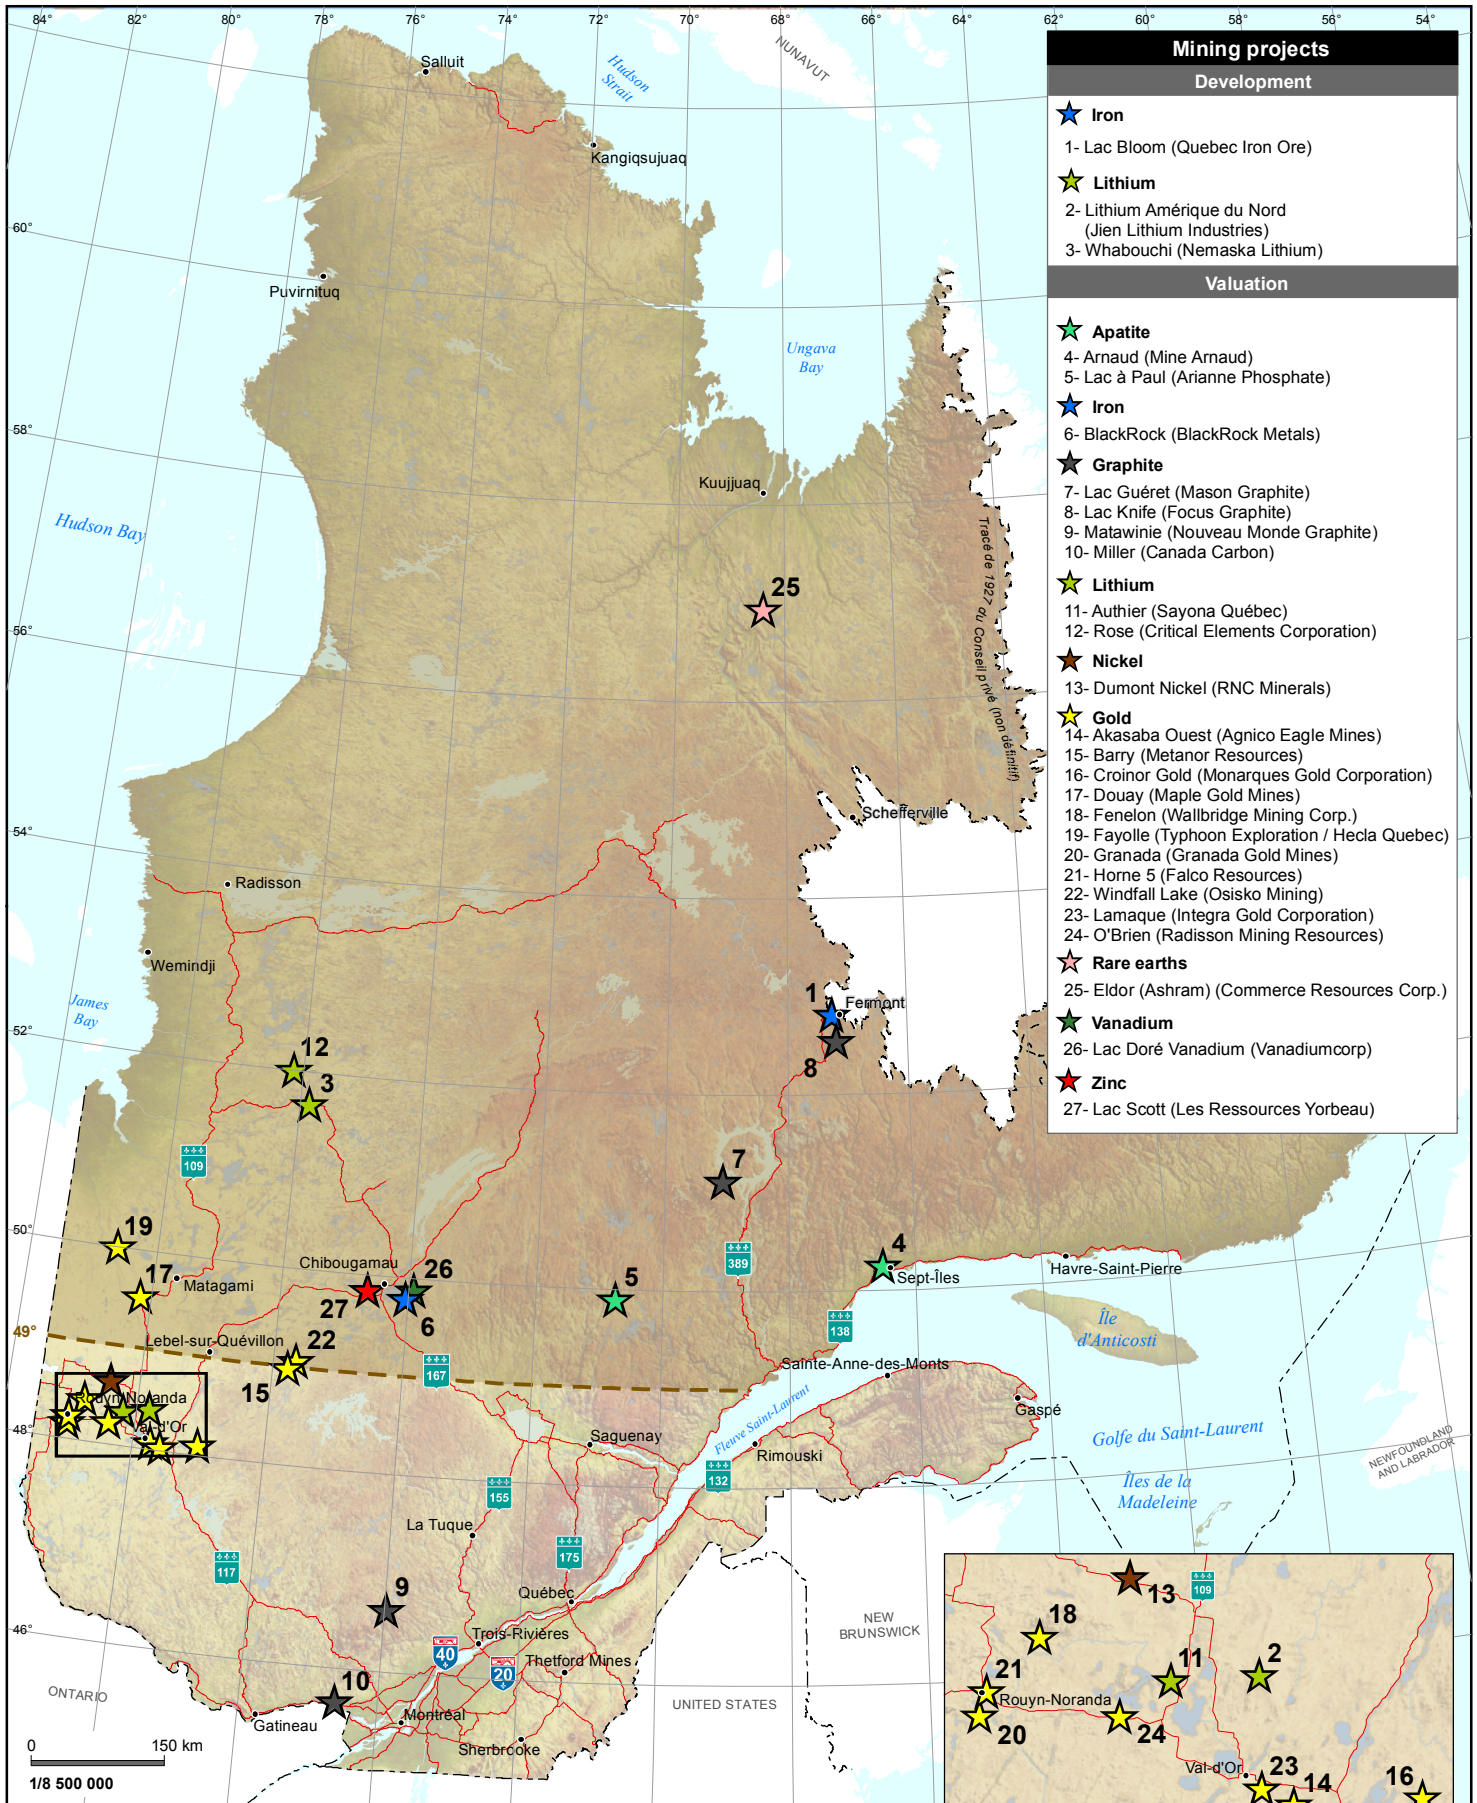

# Mining projects – 2017

Area covered by the Plan Nord

Produced by  
Ministère de l'Énergie et des Ressources naturelles  
Direction de l'information géologique du Québec

Quebec-Newfoundland-and-Labrador border  
(this border is not final)