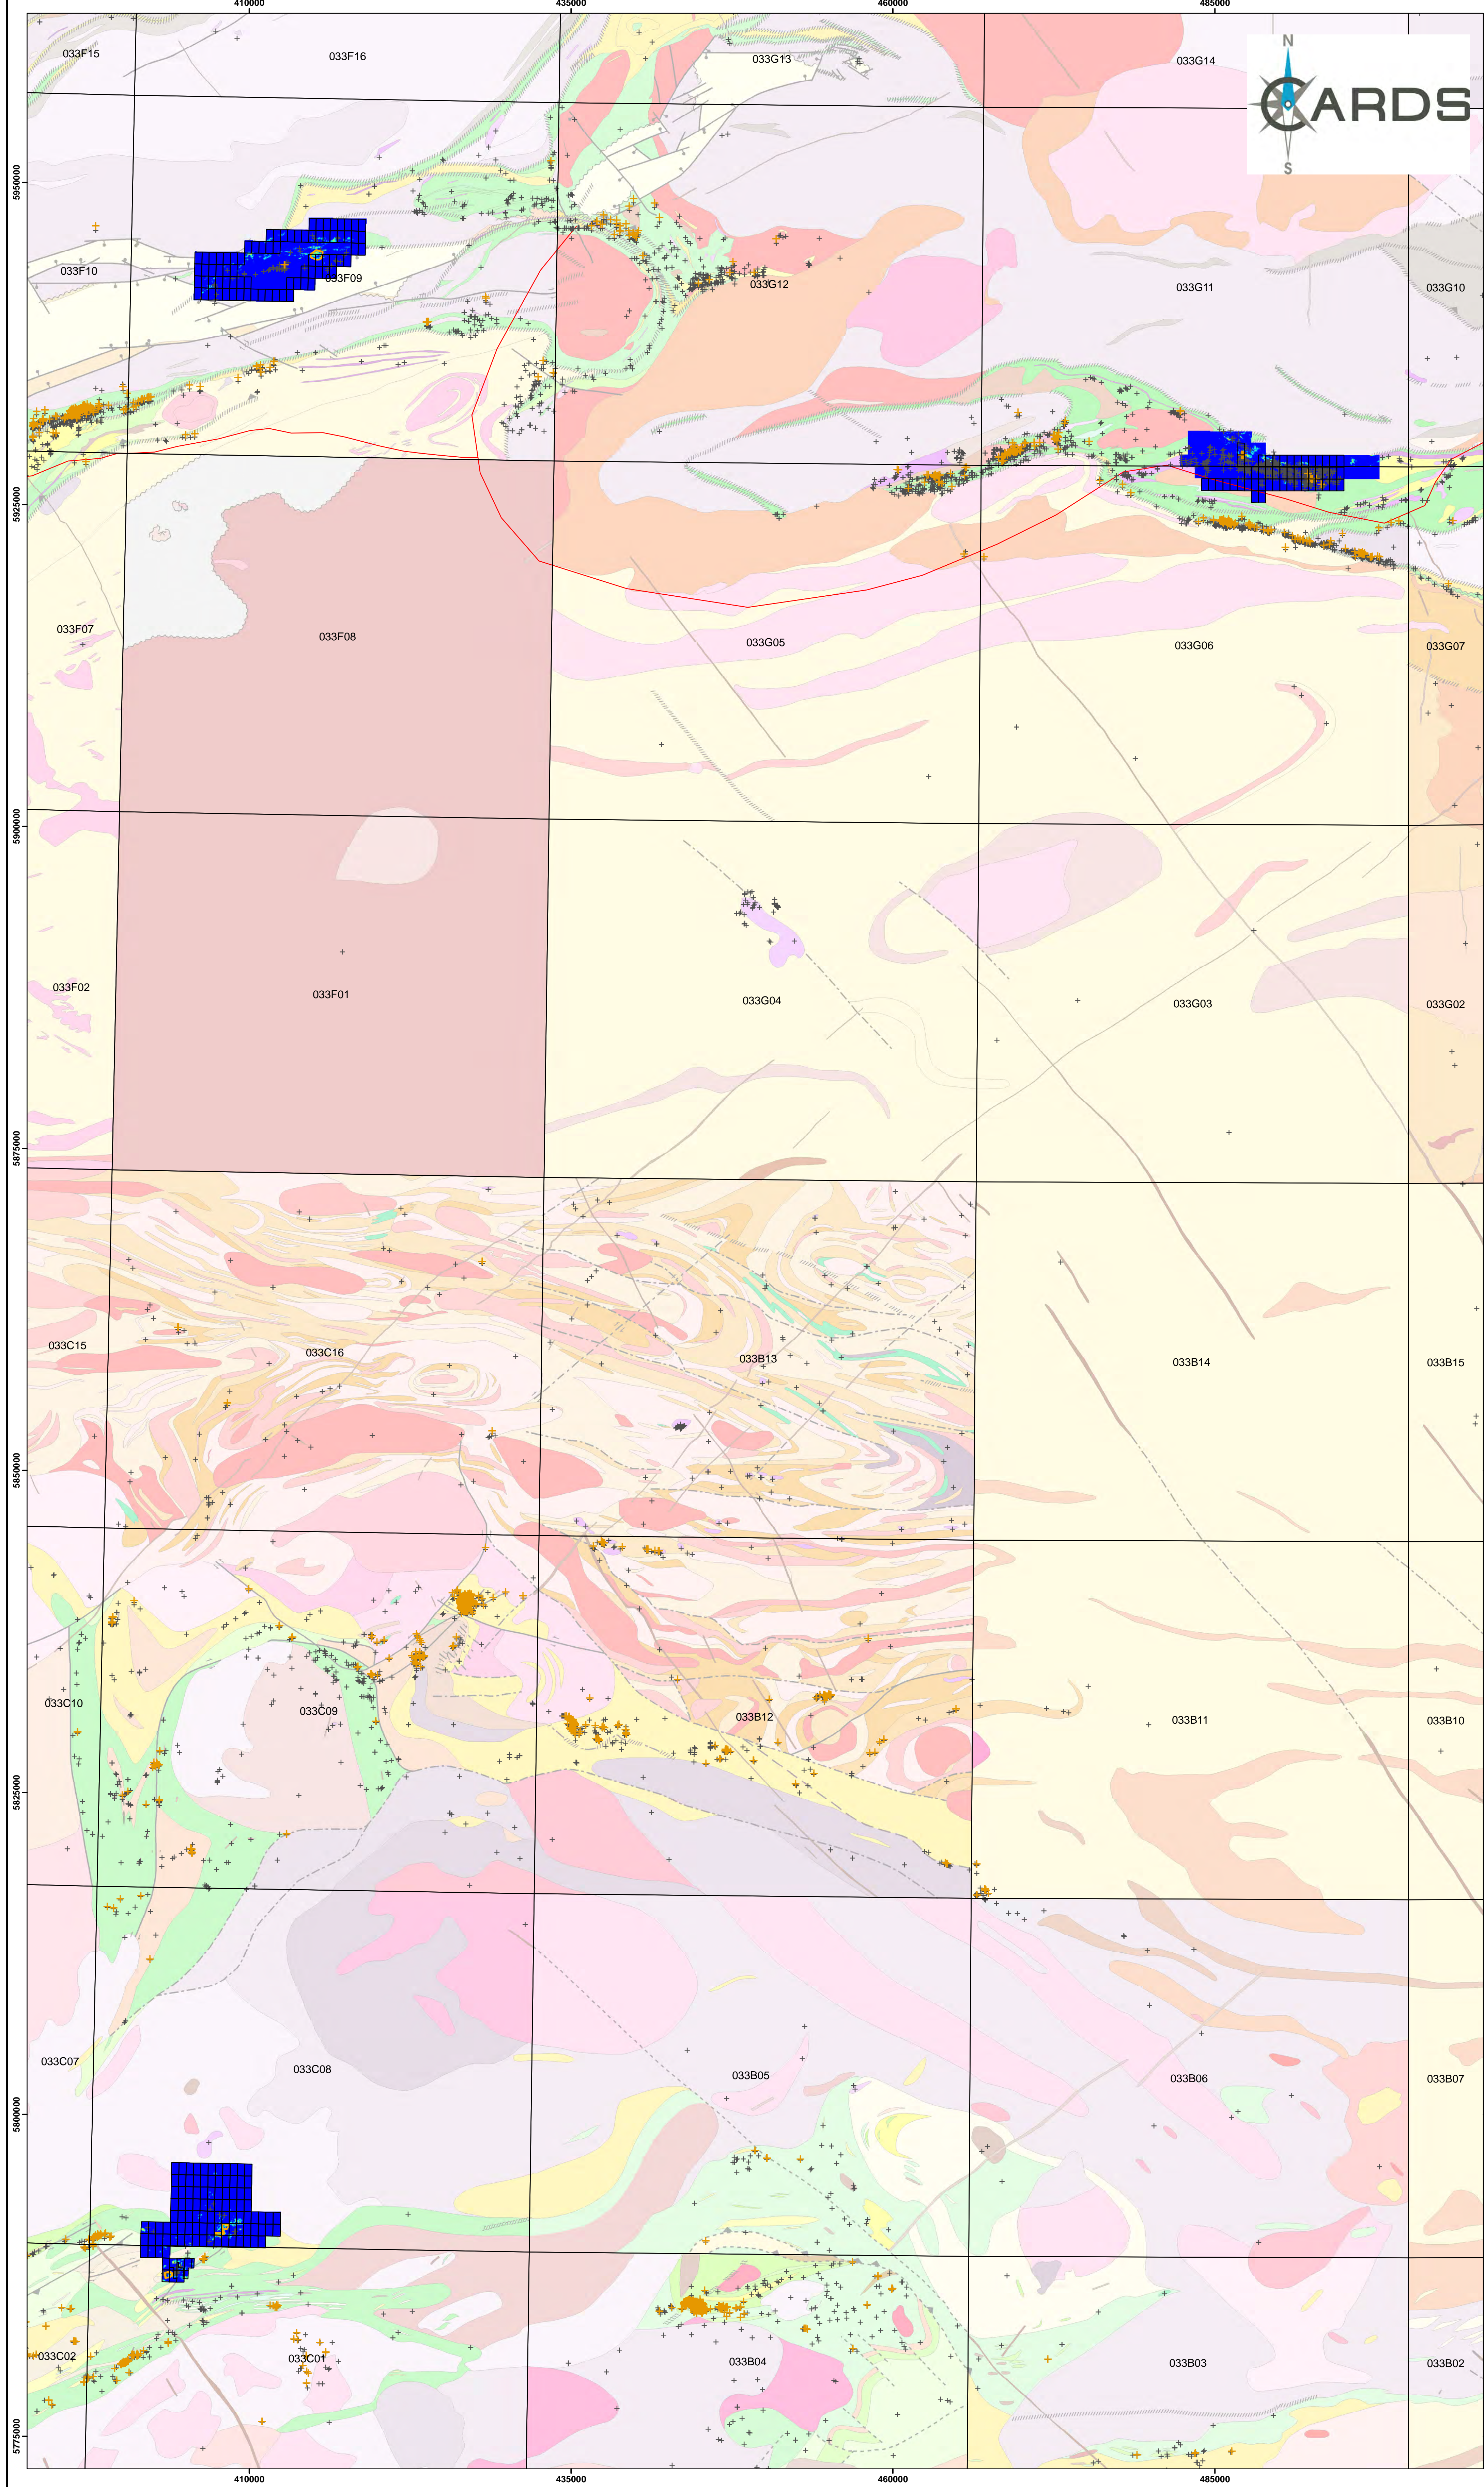

- Legend**
- Eloro_Cards_Targets_Ageo_AU_MTG_Update
 - Eloro_Claims_January_2016
 - + Au_1 g/t
 - + BJ_All_Training_Points_2015
 - Roads

MAP 1

**CARDS GOLD TARGETS
MODEL MTG**

Eloro Resources Ltd.
Baie James Project

DATE: January 8 th , 2016	OFFICE: Grosbois
AUTHOR: Grigor Heba	DRAWING: Grigor Heba
SCALE: 1:200,000	PROJECTION: NAD 83 UTM Zone 18

- Legend**
- Eloro_Cards_Targets_Ageo_AU_MT_Update
 - Eloro_Claims_January_2016
 - + Au_1 g/t
 - + BJ_All_Training_Points_2015
 - Roads

MAP 2	
CARDS GOLD TARGETS MODEL MT	
Eloro Resources Ltd. Baie James Project	
DATE: January 8 th 2016	OFFICE: Bosland
AUTHOR: GINGER Heba	DRAWING: GINGER Heba
SCALE: 1 : 200 000	PROJECTION: NAD 83 UTM Zone 18

- Legend**
- Eloro_Cards_Targets_Ageo_Cu_MT
 - Eloro_Claims_January_2016
 - + Cu_2000_ppm
 - + BJ_All_Training_Points_2015
 - Roads

MAP 3	
CARDS COPPER TARGETS MODEL MT	
Eloro Resources Ltd. Baie James Project	
DATE: January 8 th , 2016	OFFICE: Brossard
AUTHOR: Grigor Hubs	DRAWING: Grigor Hubs
SCALE: 1 : 200,000	PROJECTION: NAD 83 UTM Zone 18