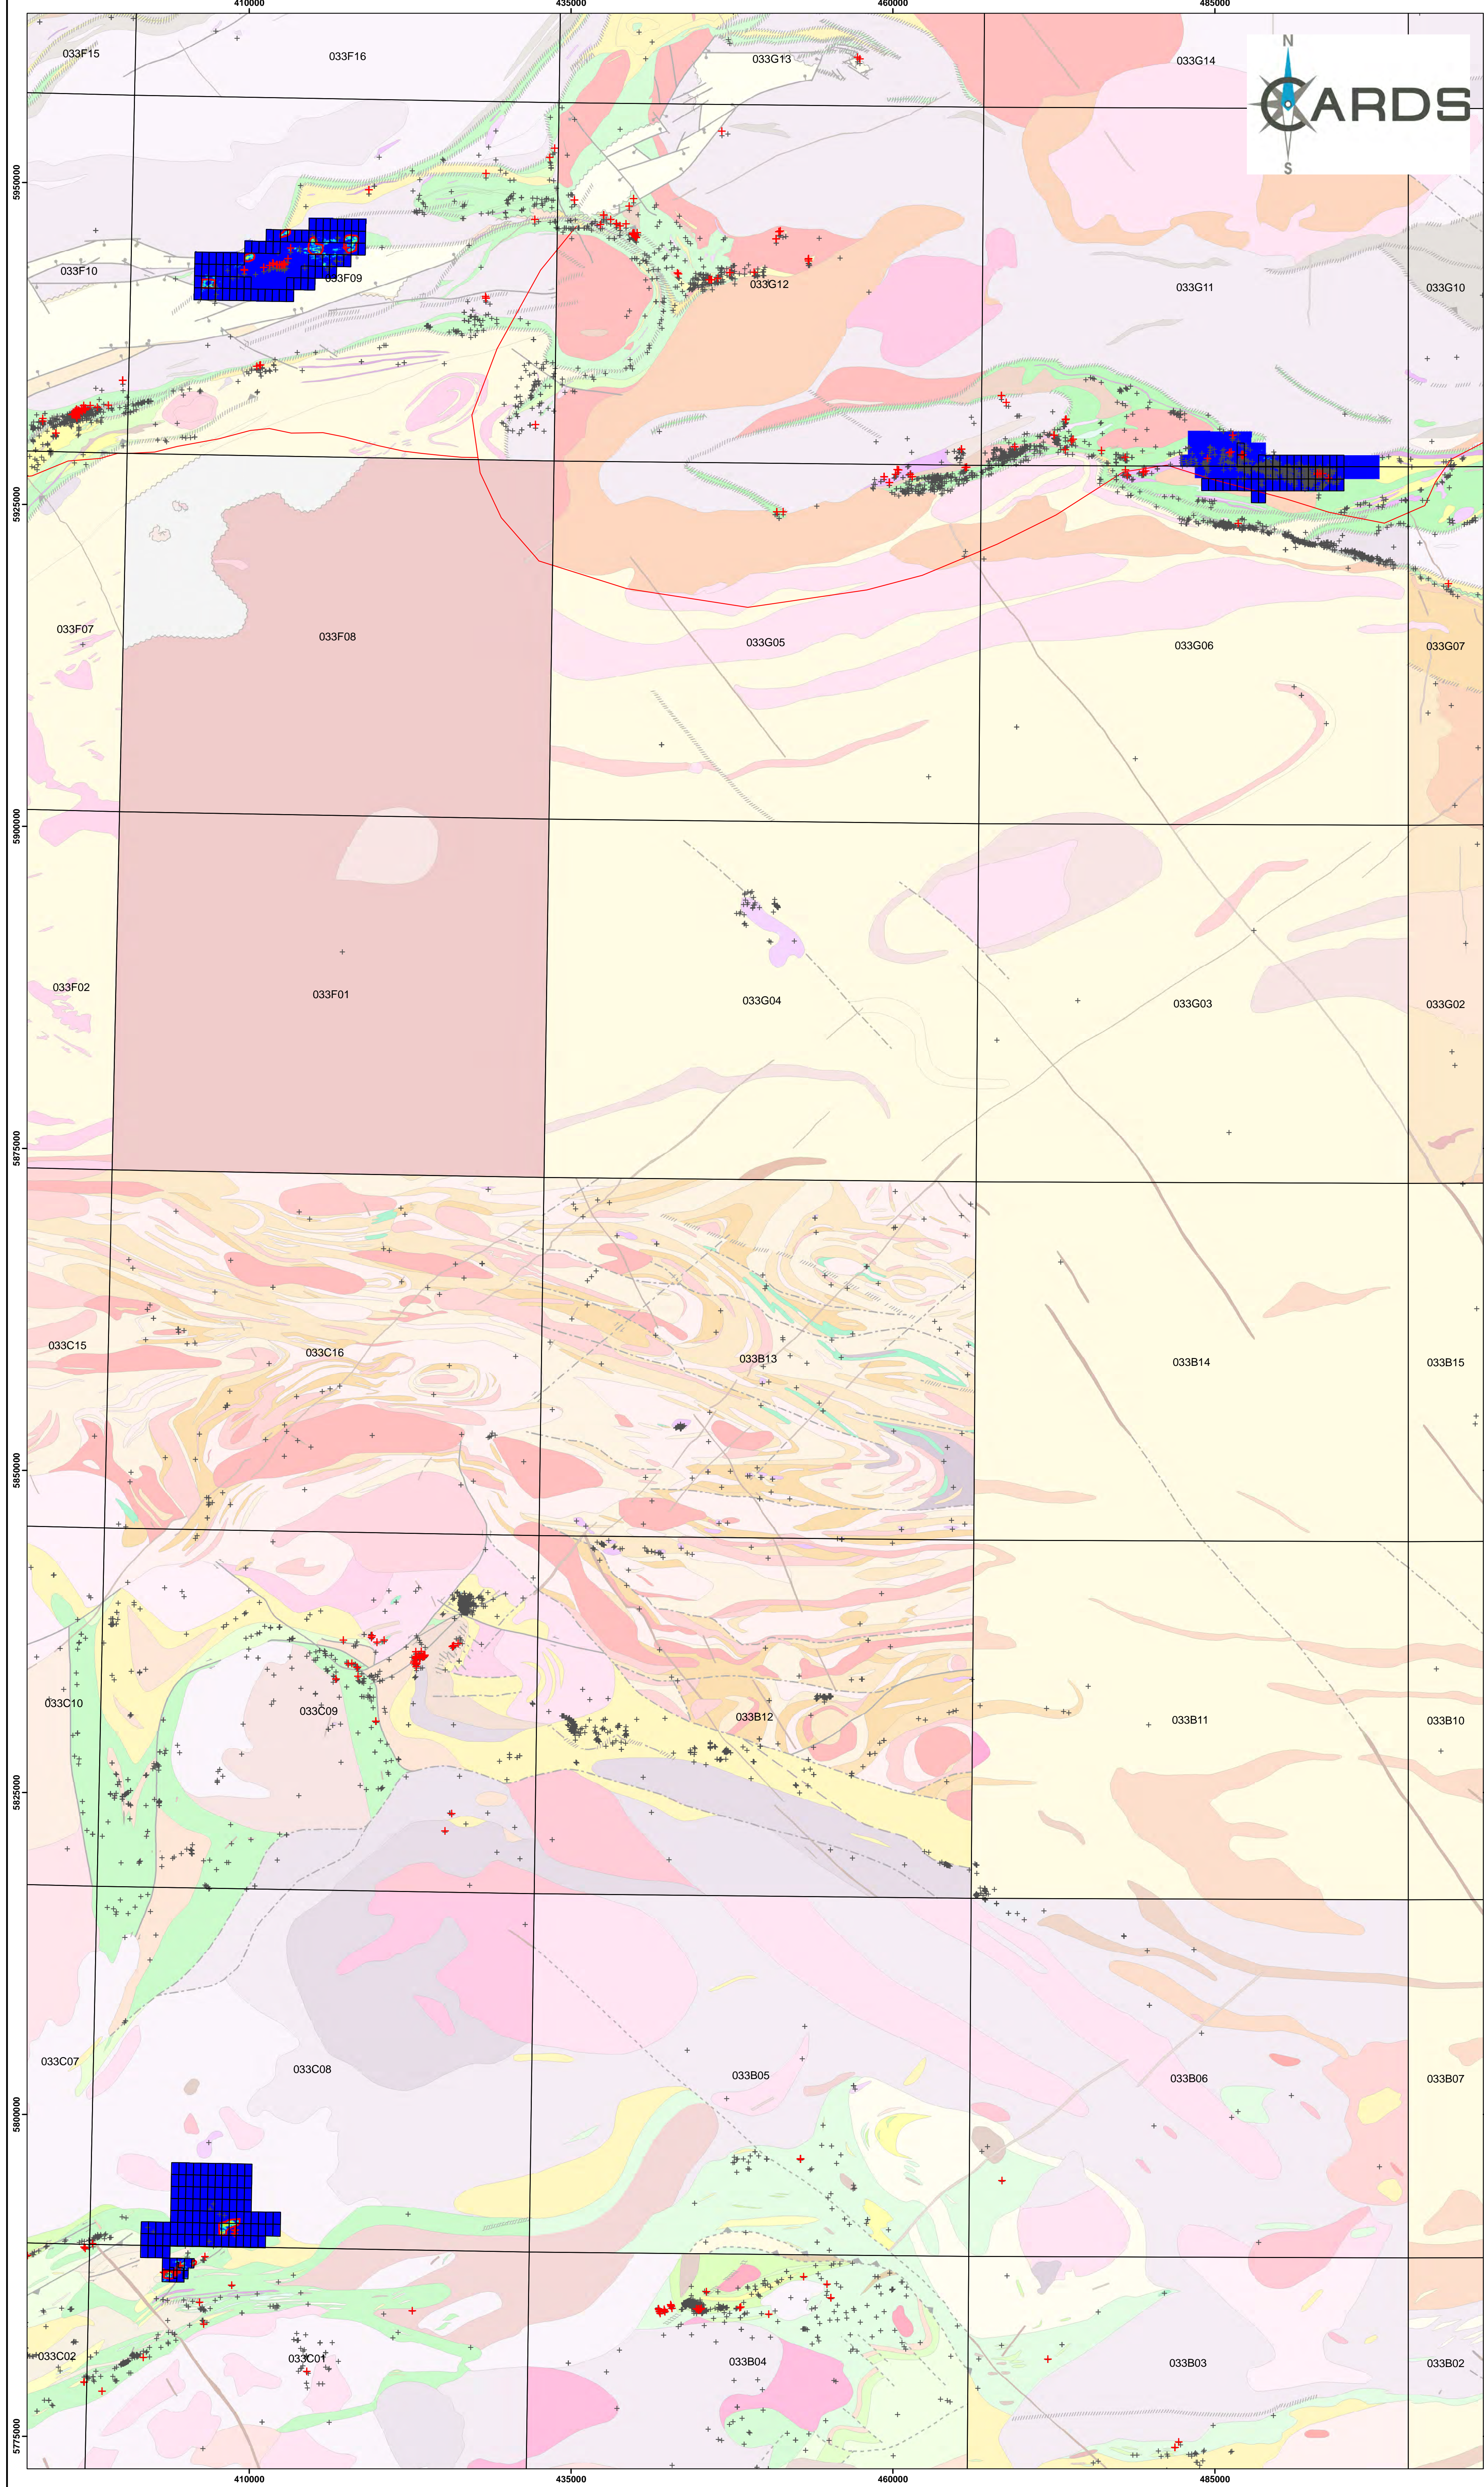

- Legend**
- Eloro_Cards_Targets_Ageo_AU_MTG_Update
 - Eloro_Claims_January_2016
 - + Au_1 g/t
 - + BJ_All_Training_Points_2015
 - Roads

MAP 1

**CARDS GOLD TARGETS
MODEL MTG**

Eloro Resources Ltd.
Baie James Project

DATE: January 8 th , 2016	OFFICE: Grosbois
AUTHOR: Grigor Heba	DRAWING: Grigor Heba
SCALE: 1:200,000	PROJECTION: NAD 83 UTM Zone 18

- Legend**
- Eloro_Cards_Targets_Ageo_AU_MT_Update
 - Eloro_Claims_January_2016
 - + Au_1 g/t
 - + BJ_All_Training_Points_2015
 - Roads

MAP 2	
CARDS GOLD TARGETS MODEL MT	
Eloro Resources Ltd. Baie James Project	
DATE: January 8 th 2016	OFFICE: Bosland
AUTHOR: GINGER Heba	DRAWING: GINGER Heba
SCALE: 1 : 200 000	PROJECTION: NAD 83 UTM Zone 18

- Legend**
- Eloro_Cards_Targets_Ageo_Cu_MT
 - Eloro_Claims_January_2016
 - + Cu_2000_ppm
 - + BJ_All_Training_Points_2015
 - Roads

MAP 3	
CARDS COPPER TARGETS MODEL MT	
Eloro Resources Ltd. Baie James Project	
DATE: January 8 th , 2016	OFFICE: Brossard
AUTHOR: Grigor Hubs	DRAWING: Grigor Hubs
SCALE: 1 : 200,000	PROJECTION: NAD 83 UTM Zone 18