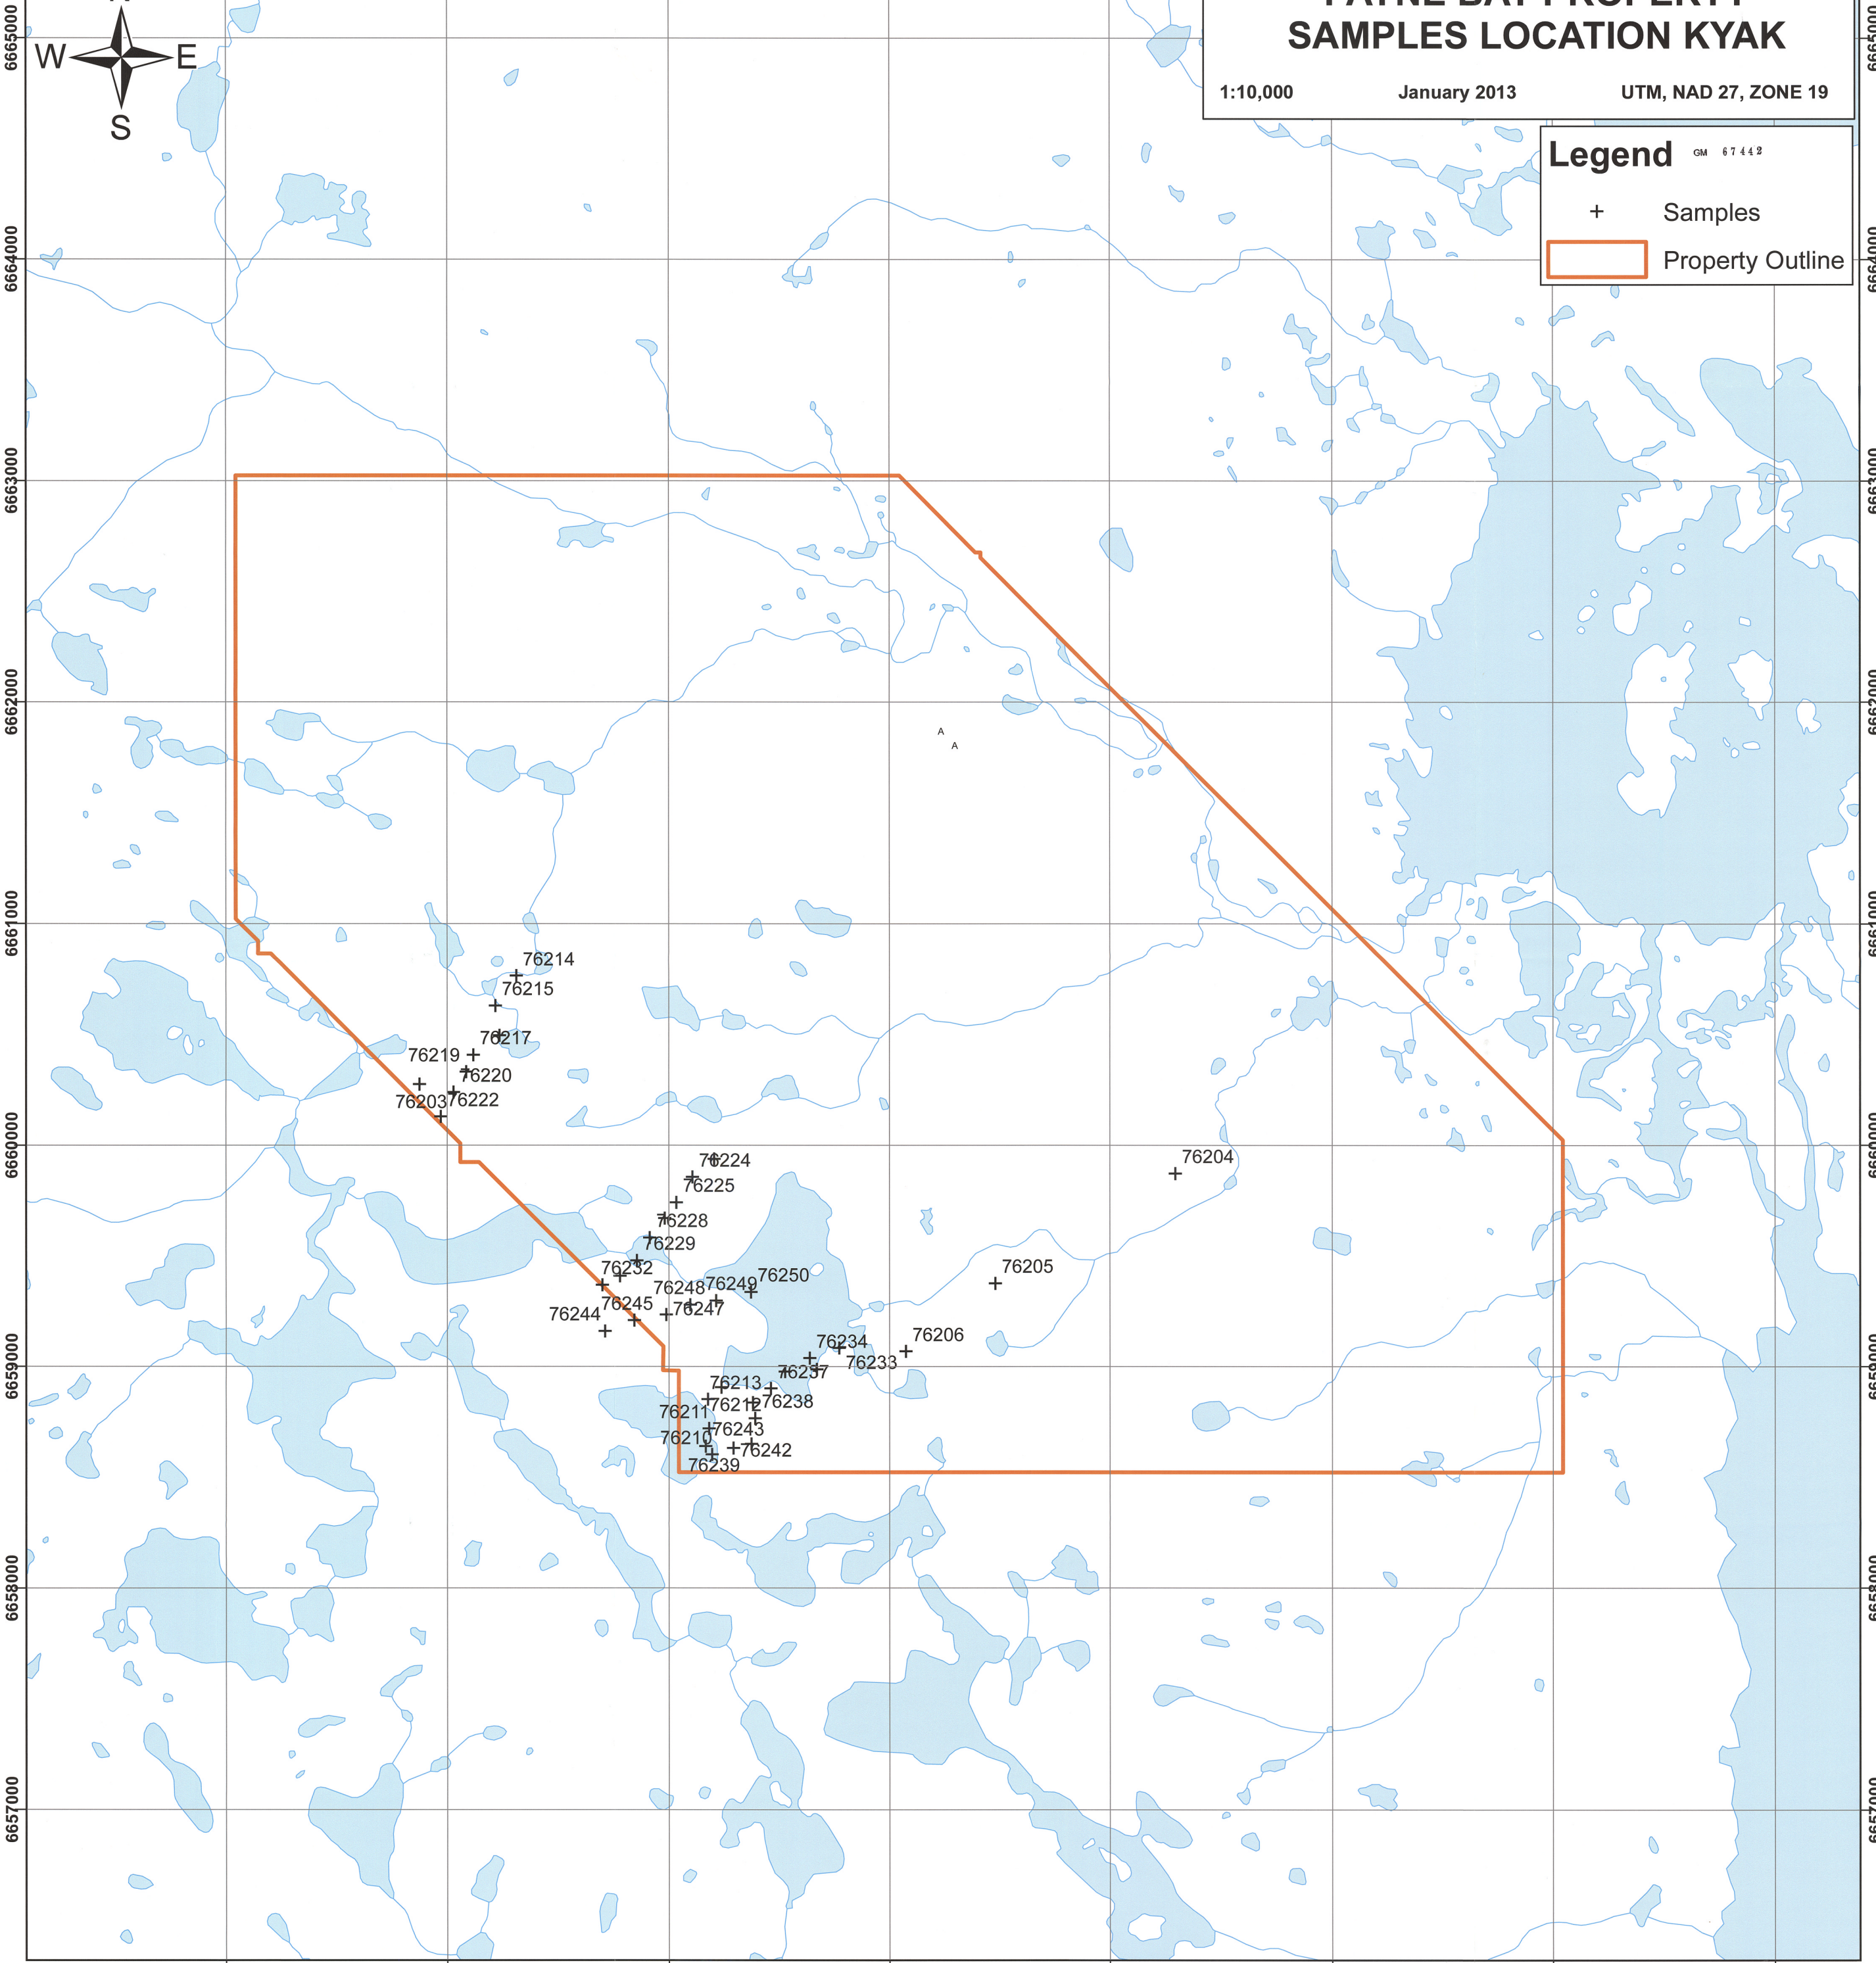

422500 425000 427500 430000 432500 435000 437500 440000 442500

0 1.25 2.5 5 7.5 10 Kilometers

AAEC & VIRGINIA MINES JV
PAYNE BAY PROPERTY
SAMPLES LOCATION CHAUNET
1:25,000 January 2013 UTM, NAD 27, ZONE 19

Legend
+ Samples
Property Outline

422500 425000 427500 430000 432500 435000 437500 440000 442500

422500 425000 427500 430000 432500 435000 437500 440000 442500

1285690

0 1.25 2.5 5 7.5 10 Kilometers

AAEC & VIRGINIA MINES JV

0 0.5 1 2 3 4 Kilometers

AAEC & VIRGINIA MINES JV

PAYNE BAY PROPERTY SAMPLES LOCATION KYAK

1:10,000 January 2013 UTM, NAD 27, ZONE 19

Legend GM 67442

- + Samples
- Property Outline

447000 448000 449000 450000 451000 452000 453000 454000

447000 448000 449000 450000 451000 452000 453000 454000

0 0.5 1 2 3 4 Kilometers

AAEC & VIRGINIA MINES JV

PAYNE BAY PROPERTY OUTCROP LOCATION KYAK

1:10,000

January 2013

UTM, NAD 27, ZONE 19

Legend GM 67442