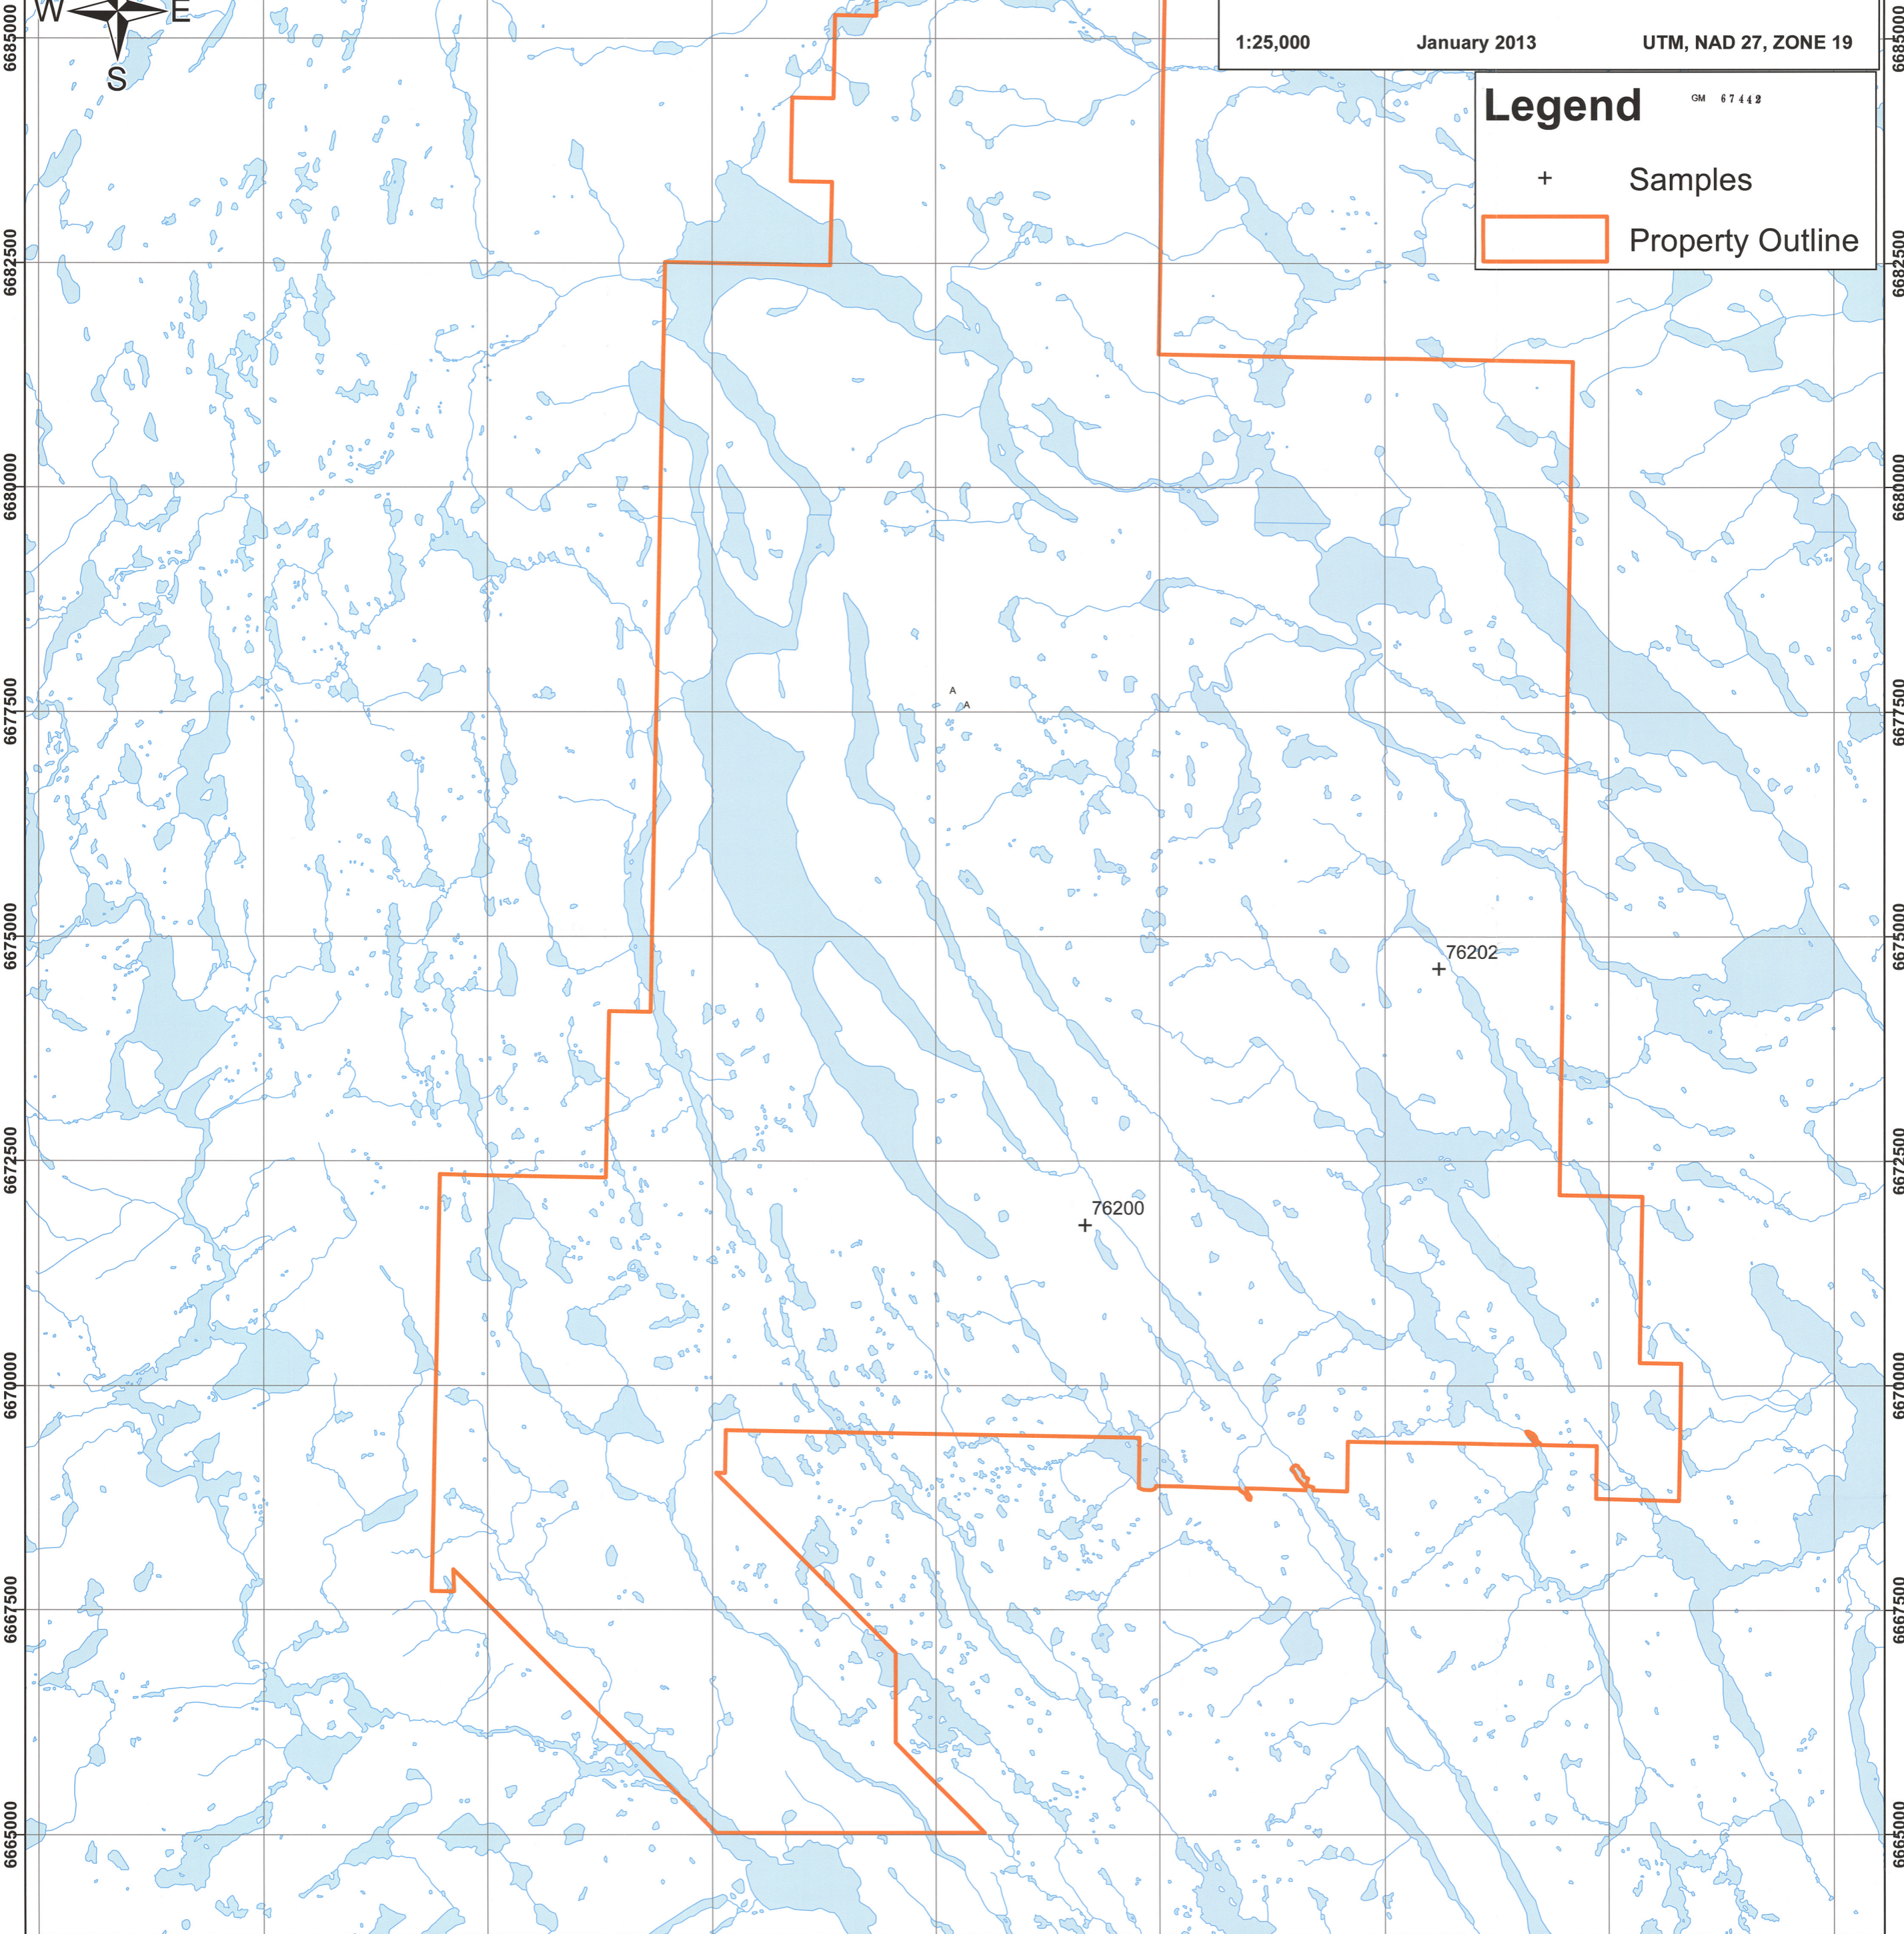

422500 425000 427500 430000 432500 435000 437500 440000 442500

0 1.25 2.5 5 7.5 10 Kilometers

AAEC & VIRGINIA MINES JV
PAYNE BAY PROPERTY
SAMPLES LOCATION CHAUNET
1:25,000 January 2013 UTM, NAD 27, ZONE 19

Legend
+ Samples
Property Outline

422500 425000 427500 430000 432500 435000 437500 440000 442500

422500 425000 427500 430000 432500 435000 437500 440000 442500

1285690

0 1.25 2.5 5 7.5 10 Kilometers

AAEC & VIRGINIA MINES JV

PAYNE BAY PROPERTY OUTCROP LOCATION CHAUNET

1:25,000

January 2013

UTM, NAD 27, ZONE 19

Legend GM 67442

- × Fieldstations
- Property Outline

422500 425000 427500 430000 432500 435000 437500 440000 442500

447000 448000 449000 450000 451000 452000 453000 454000

447000 448000 449000 450000 451000 452000 453000 454000

0 0.5 1 2 3 4 Kilometers

AAEC & VIRGINIA MINES JV

PAYNE BAY PROPERTY OUTCROP LOCATION KYAK

1:10,000

January 2013

UTM, NAD 27, ZONE 19

Legend GM 67442