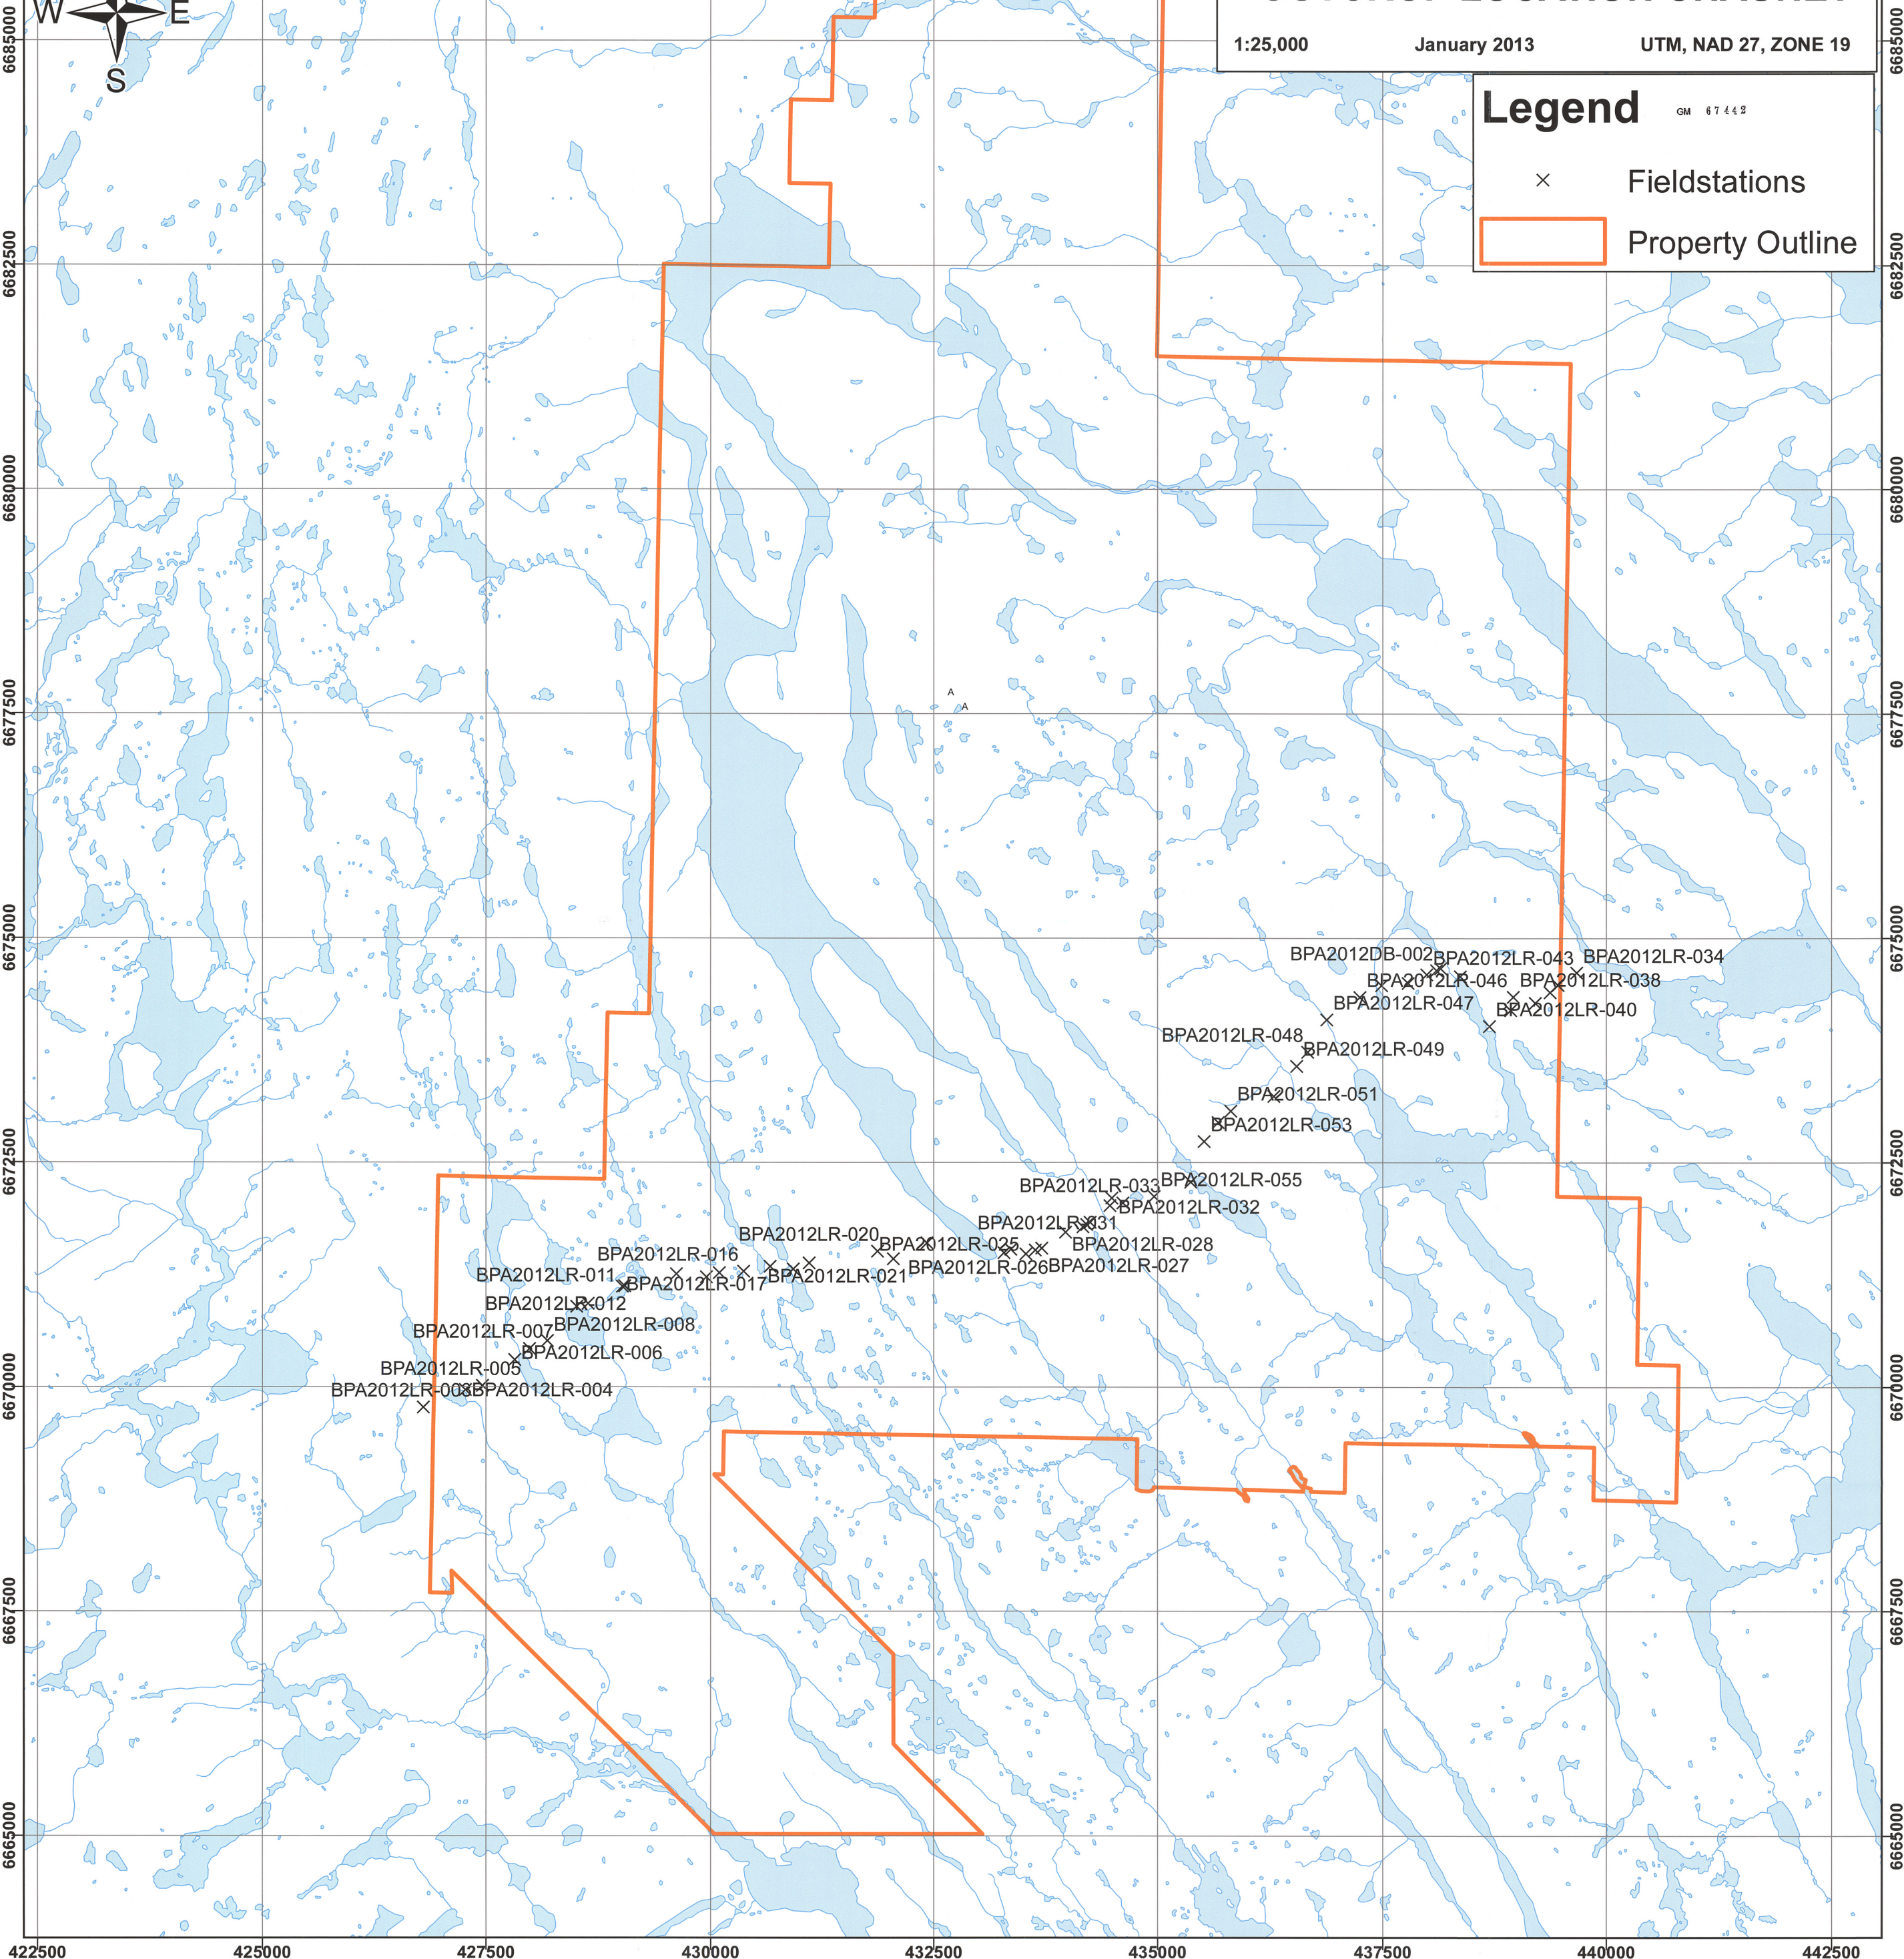

Legend
+ Samples
Property Outline

422500 425000 427500 430000 432500 435000 437500 440000 442500

422500 425000 427500 430000 432500 435000 437500 440000 442500

1285690

0 1.25 2.5 5 7.5 10 Kilometers

AAEC & VIRGINIA MINES JV

PAYNE BAY PROPERTY OUTCROP LOCATION CHAUNET

1:25,000

January 2013

UTM, NAD 27, ZONE 19

Legend GM 67442

- × Fieldstations
- Property Outline

422500 425000 427500 430000 432500 435000 437500 440000 442500

447000 448000 449000 450000 451000 452000 453000 454000

447000 448000 449000 450000 451000 452000 453000 454000

0 0.5 1 2 3 4 Kilometers

AAEC & VIRGINIA MINES JV

PAYNE BAY PROPERTY OUTCROP LOCATION KYAK

1:10,000

January 2013

UTM, NAD 27, ZONE 19

Legend GM 67442