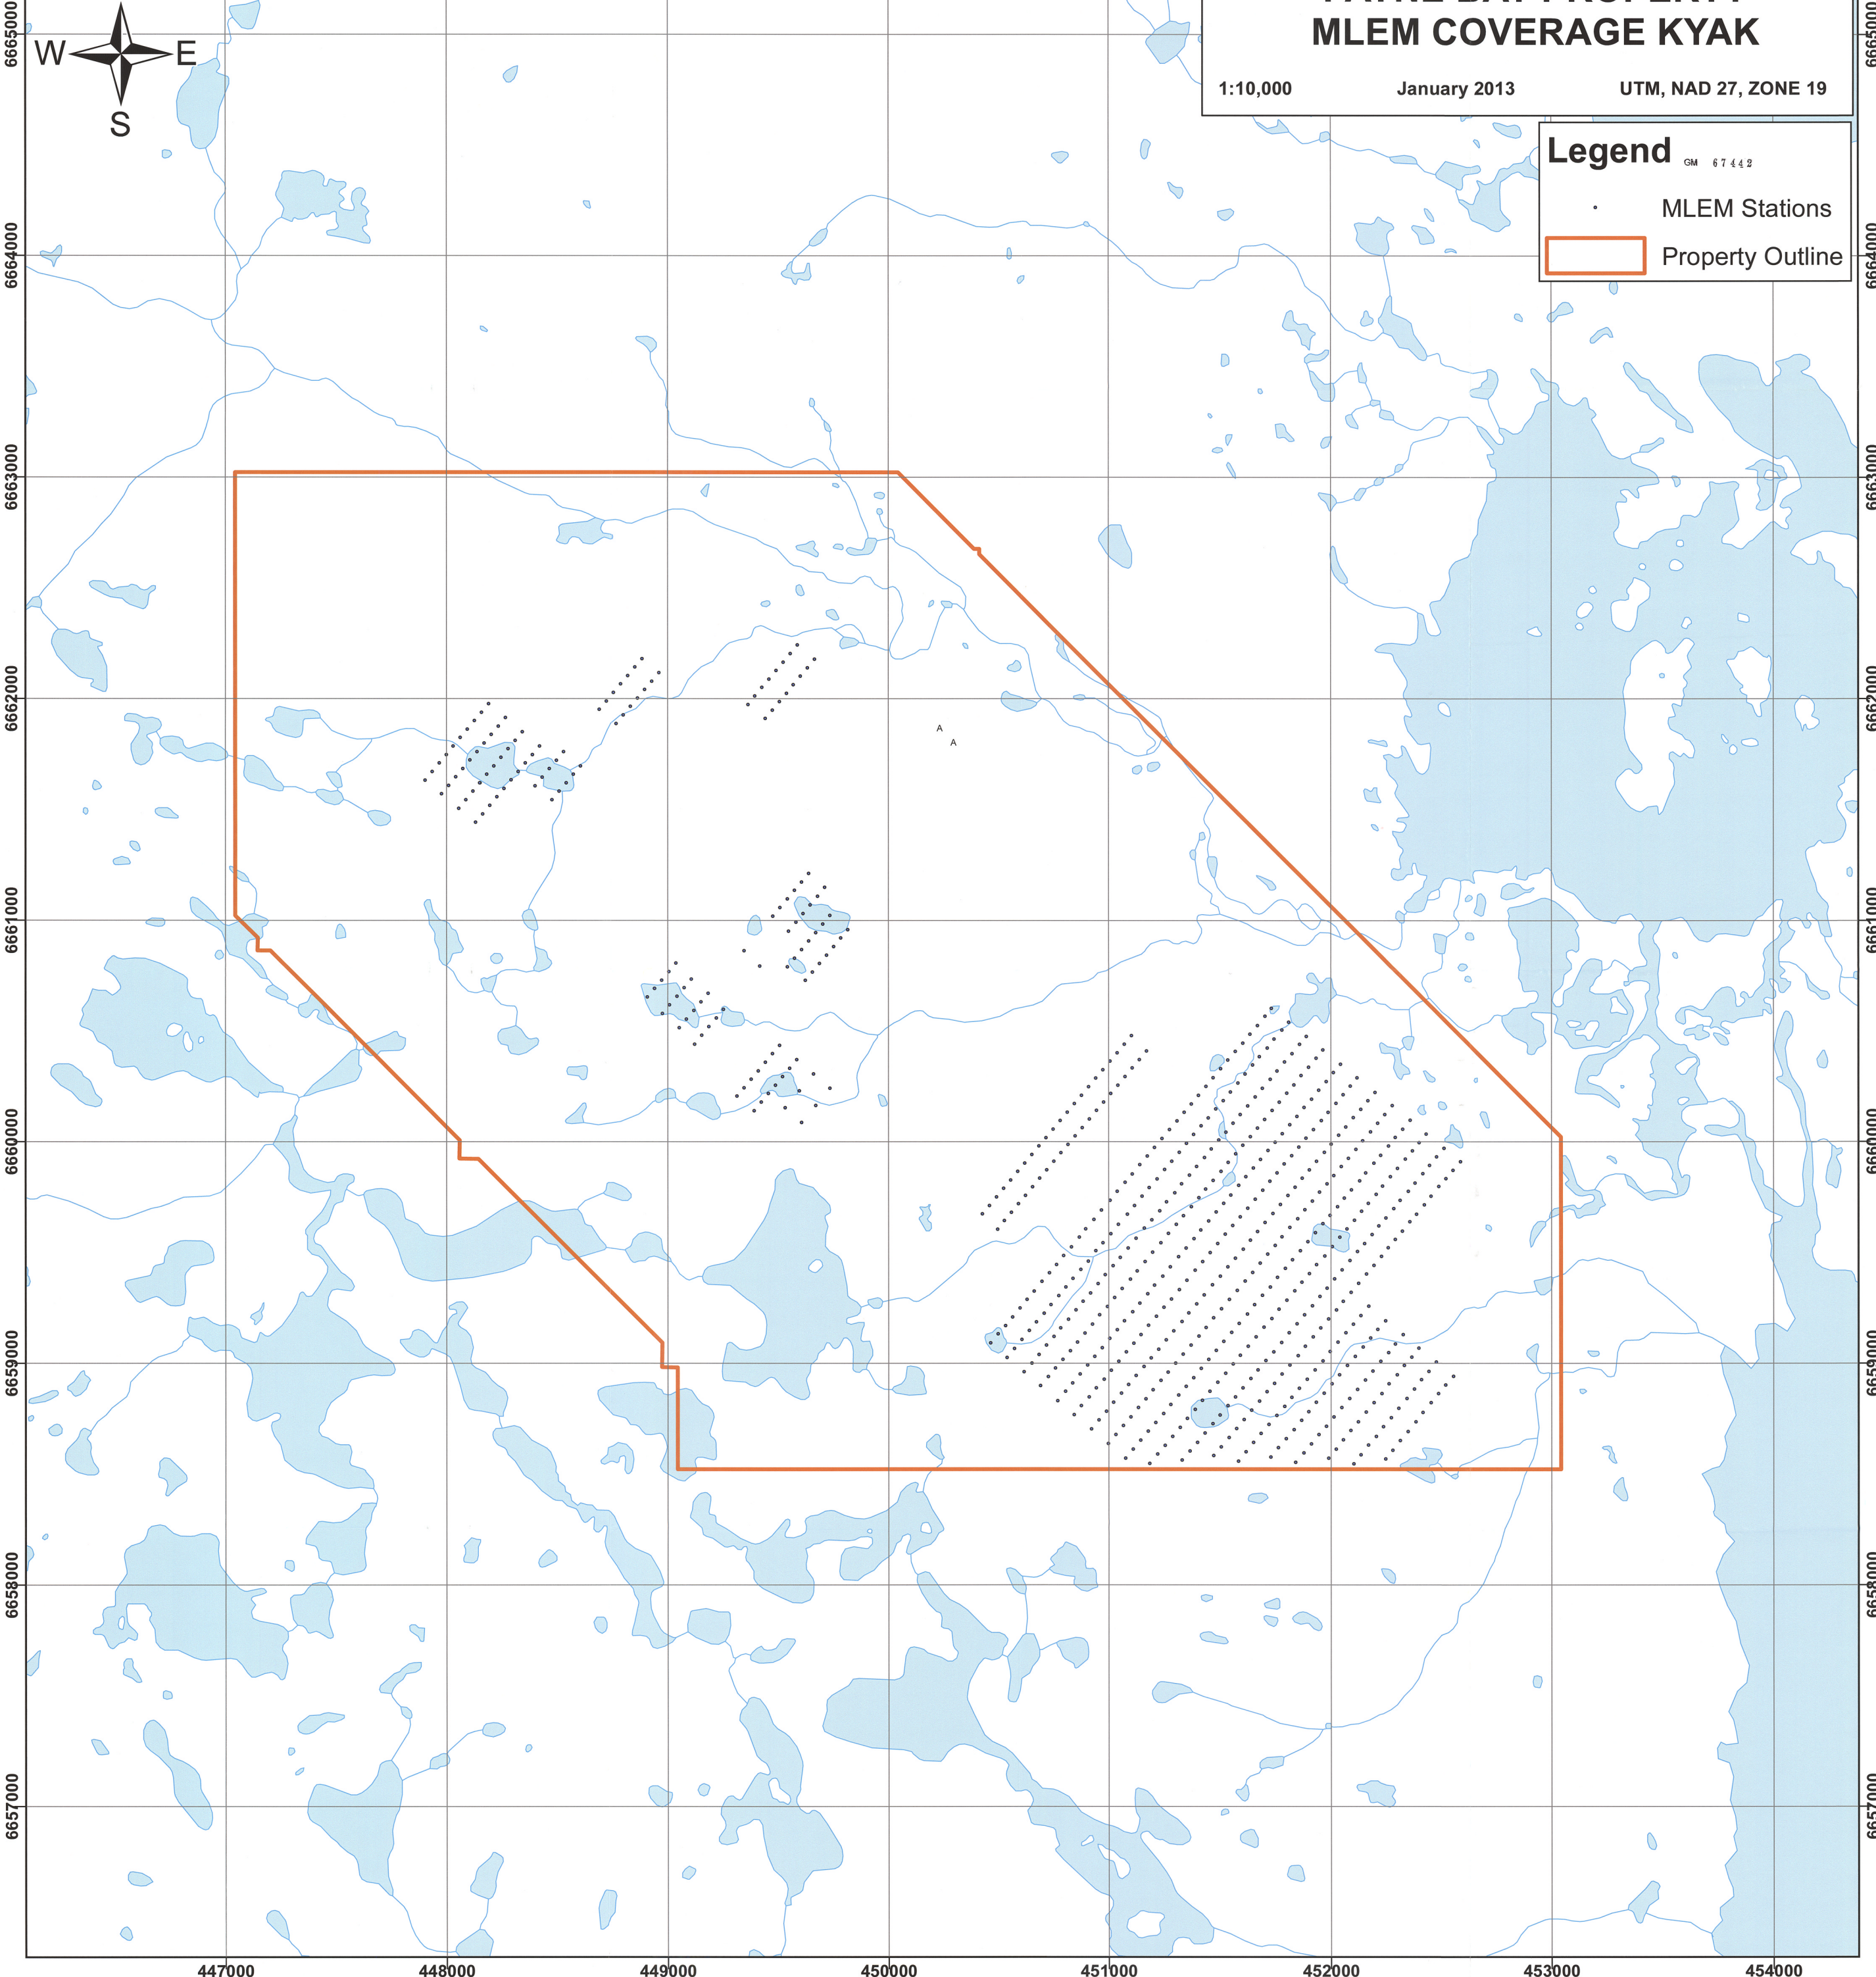

447000 448000 449000 450000 451000 452000 453000 1285690 454000

0 0.5 1 2 3 4 Kilometers

AAEC & VIRGINIA MINES JV

PAYNE BAY PROPERTY MLEM COVERAGE KYAK

1:10,000

January 2013

UTM, NAD 27, ZONE 19

Legend GM 67442

- MLEM Stations
- ▭ Property Outline

447000 448000 449000 450000 451000 452000 453000 454000