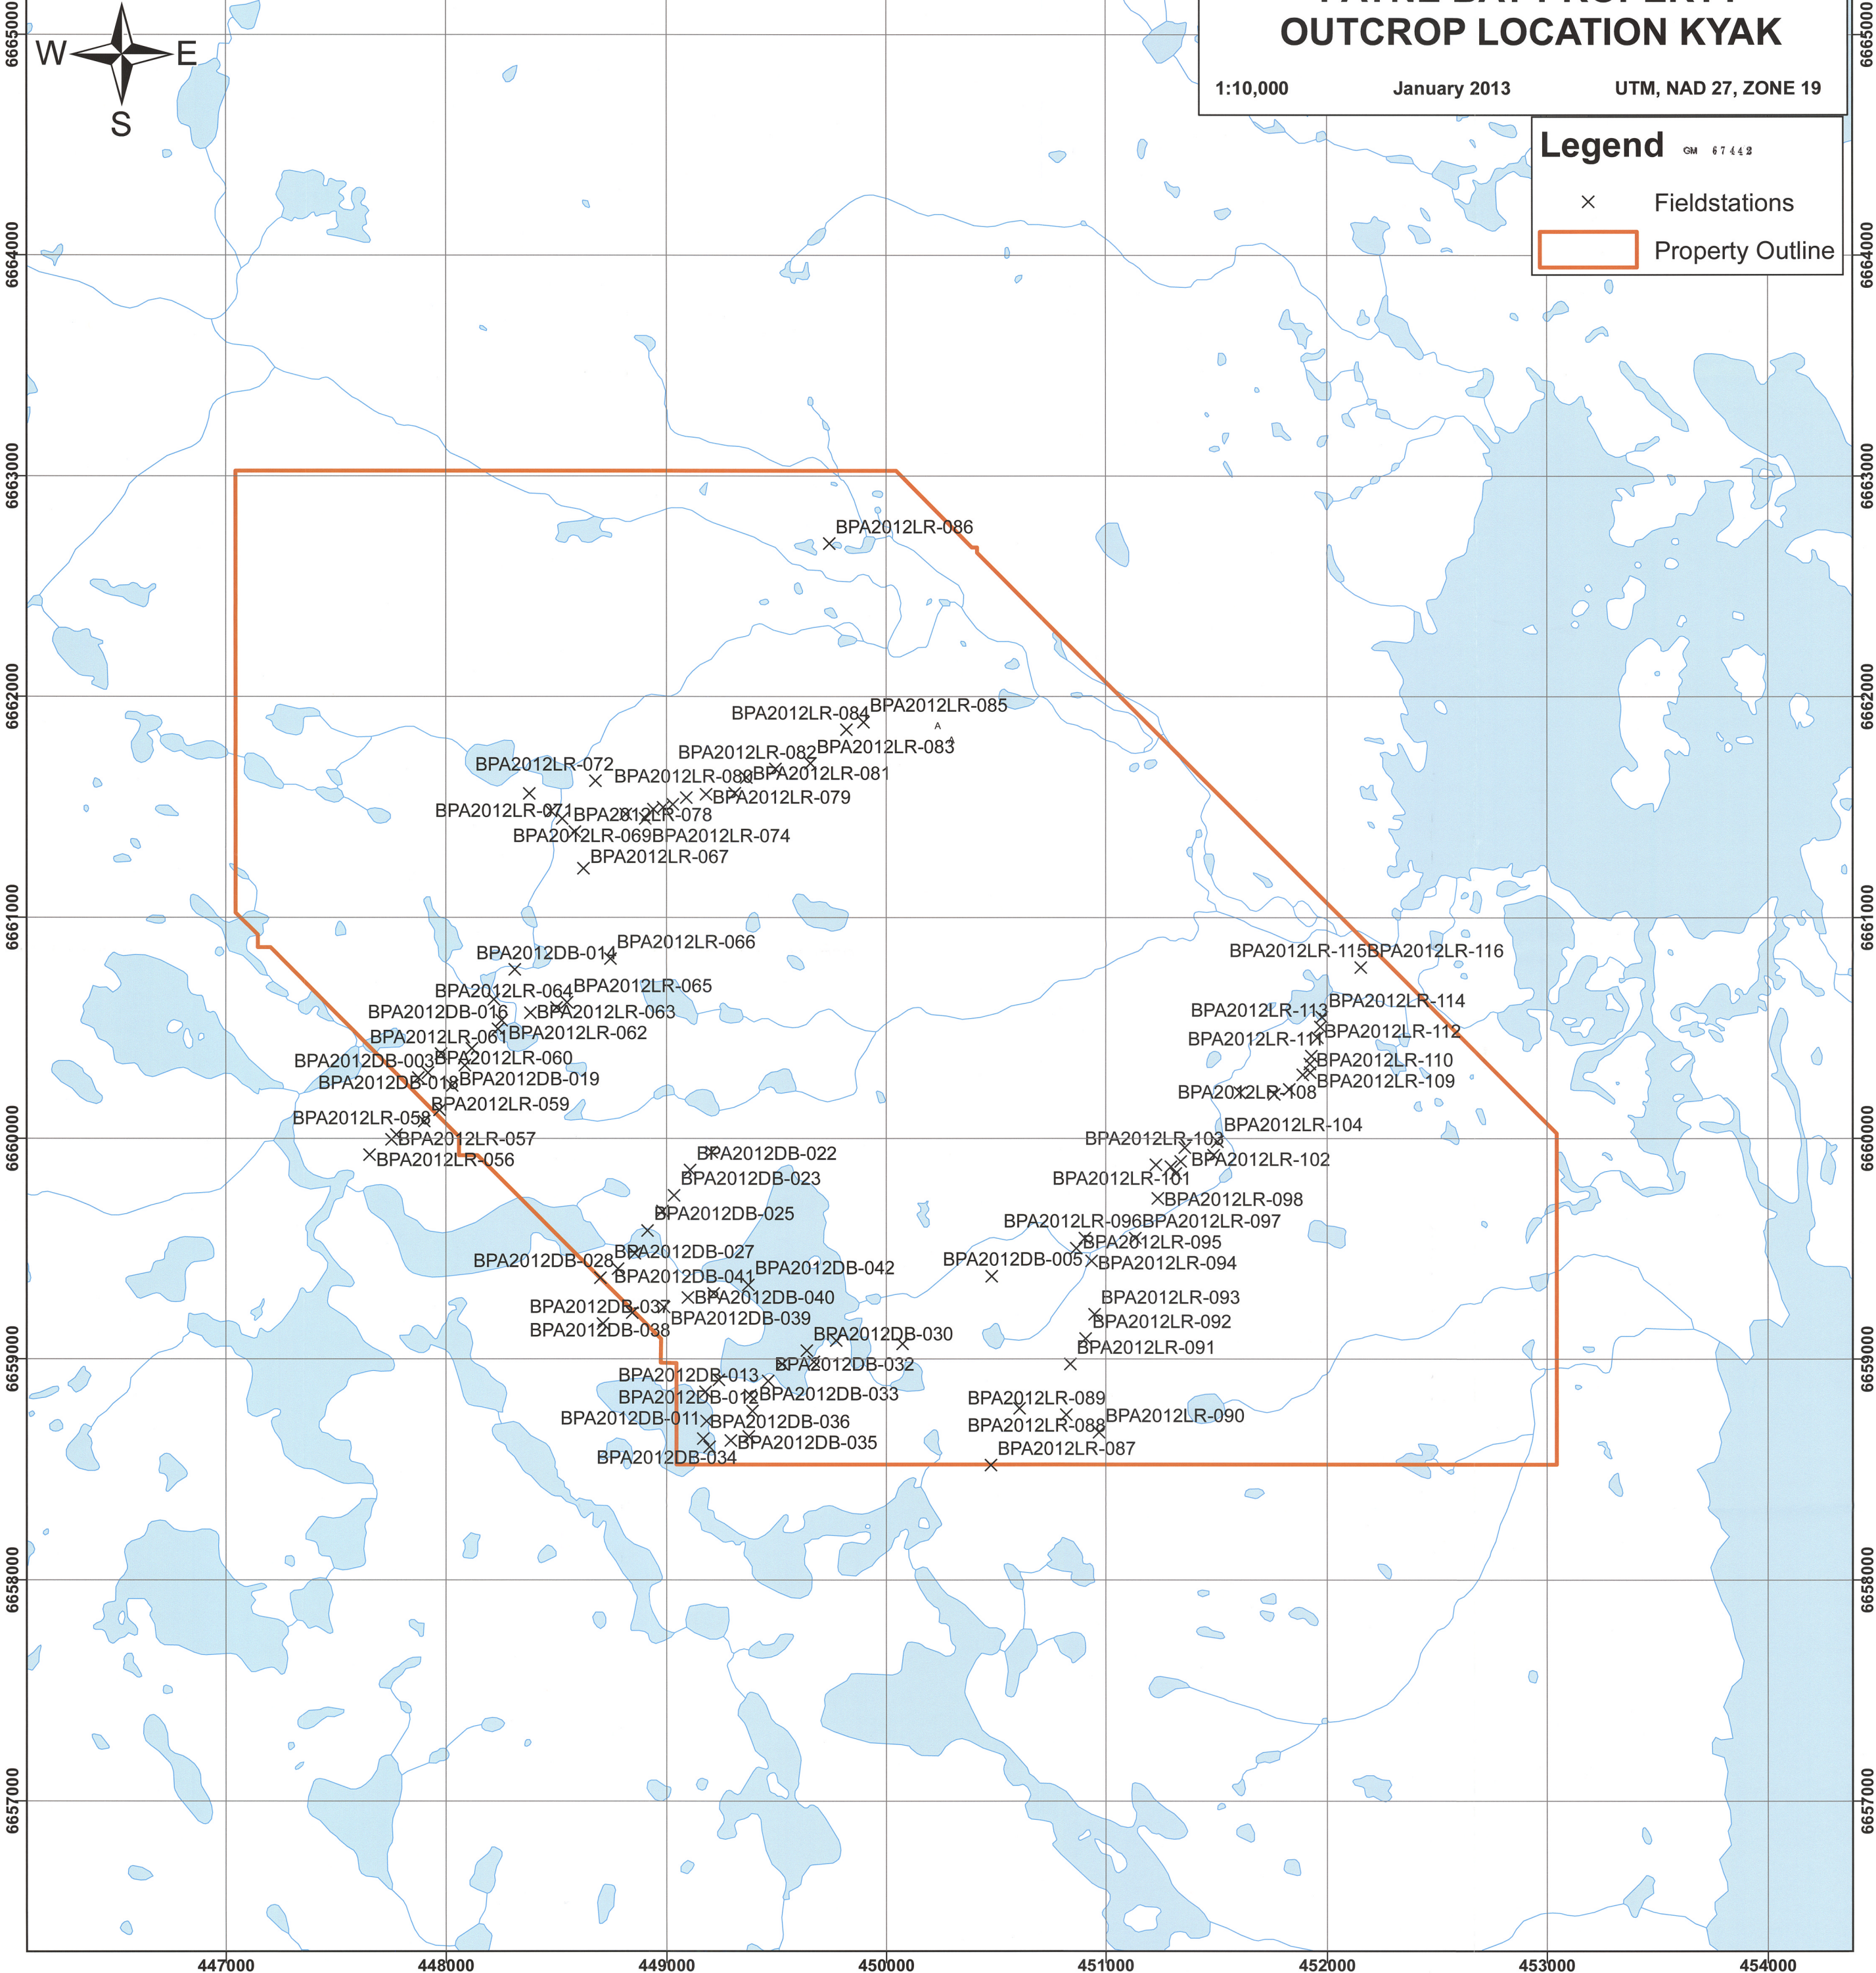

422500 425000 427500 430000 432500 435000 437500 440000 442500

0 1.25 2.5 5 7.5 10 Kilometers

AAEC & VIRGINIA MINES JV
PAYNE BAY PROPERTY
SAMPLES LOCATION CHAUNET
1:25,000 January 2013 UTM, NAD 27, ZONE 19

Legend
+ Samples
Property Outline

422500 425000 427500 430000 432500 435000 437500 440000 442500

422500 425000 427500 430000 432500 435000 437500 440000 442500

1285690

0 1.25 2.5 5 7.5 10 Kilometers

AAEC & VIRGINIA MINES JV

447000 448000 449000 450000 451000 452000 453000 454000

0 0.5 1 2 3 4 Kilometers

AAEC & VIRGINIA MINES JV

PAYNE BAY PROPERTY OUTCROP LOCATION KYAK

1:10,000

January 2013

UTM, NAD 27, ZONE 19

Legend GM 67442

× Fieldstations

Property Outline

447000 448000 449000 450000 451000 452000 453000 454000

447000 448000 449000 450000 451000 452000 453000 1285690 454000

0 0.5 1 2 3 4 Kilometers

AAEC & VIRGINIA MINES JV

PAYNE BAY PROPERTY MLEM COVERAGE KYAK