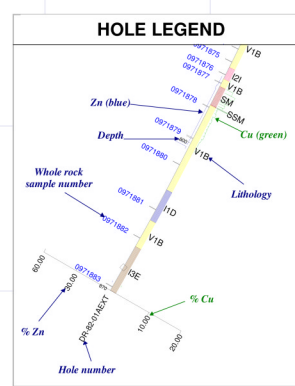

50 mètres

50 mètres

50 mètres

50 mètres

PLAN VIEW

GM 66971

Xstrata Zinc Canada
Matagami Donner Metals JV

AREA: NEW MOSCO
Vertical Section 471005R
N040 degrees and looking Ouest
© 2010 Xstrata