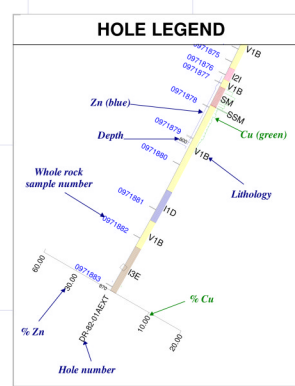

50 mètres

50 mètres

50 mètres

PLAN VIEW

50 mètres

GM 66971