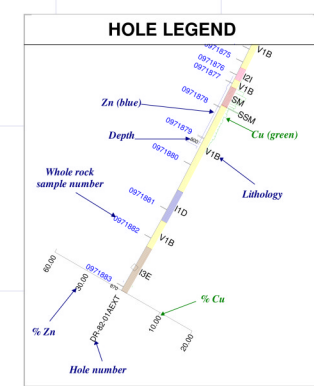

50 mètres

50 mètres

50 mètres

50 mètres

PLAN VIEW

GM 66971