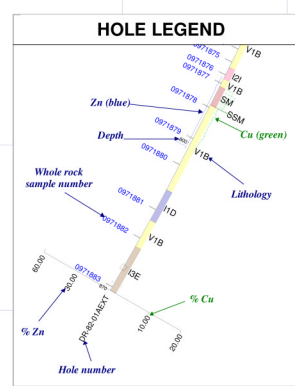

50 mètres

50 mètres

50 mètres

50 mètres

PLAN VIEW

GM 66971