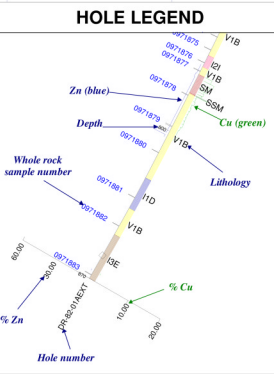

GM 66971

Xstrata Zinc Canada
Matagami Donner Metals JV

AREA: BELL CHANNEL
Vertical Section N8800E
N075 degrees and looking Ouest
@ 345 degrees