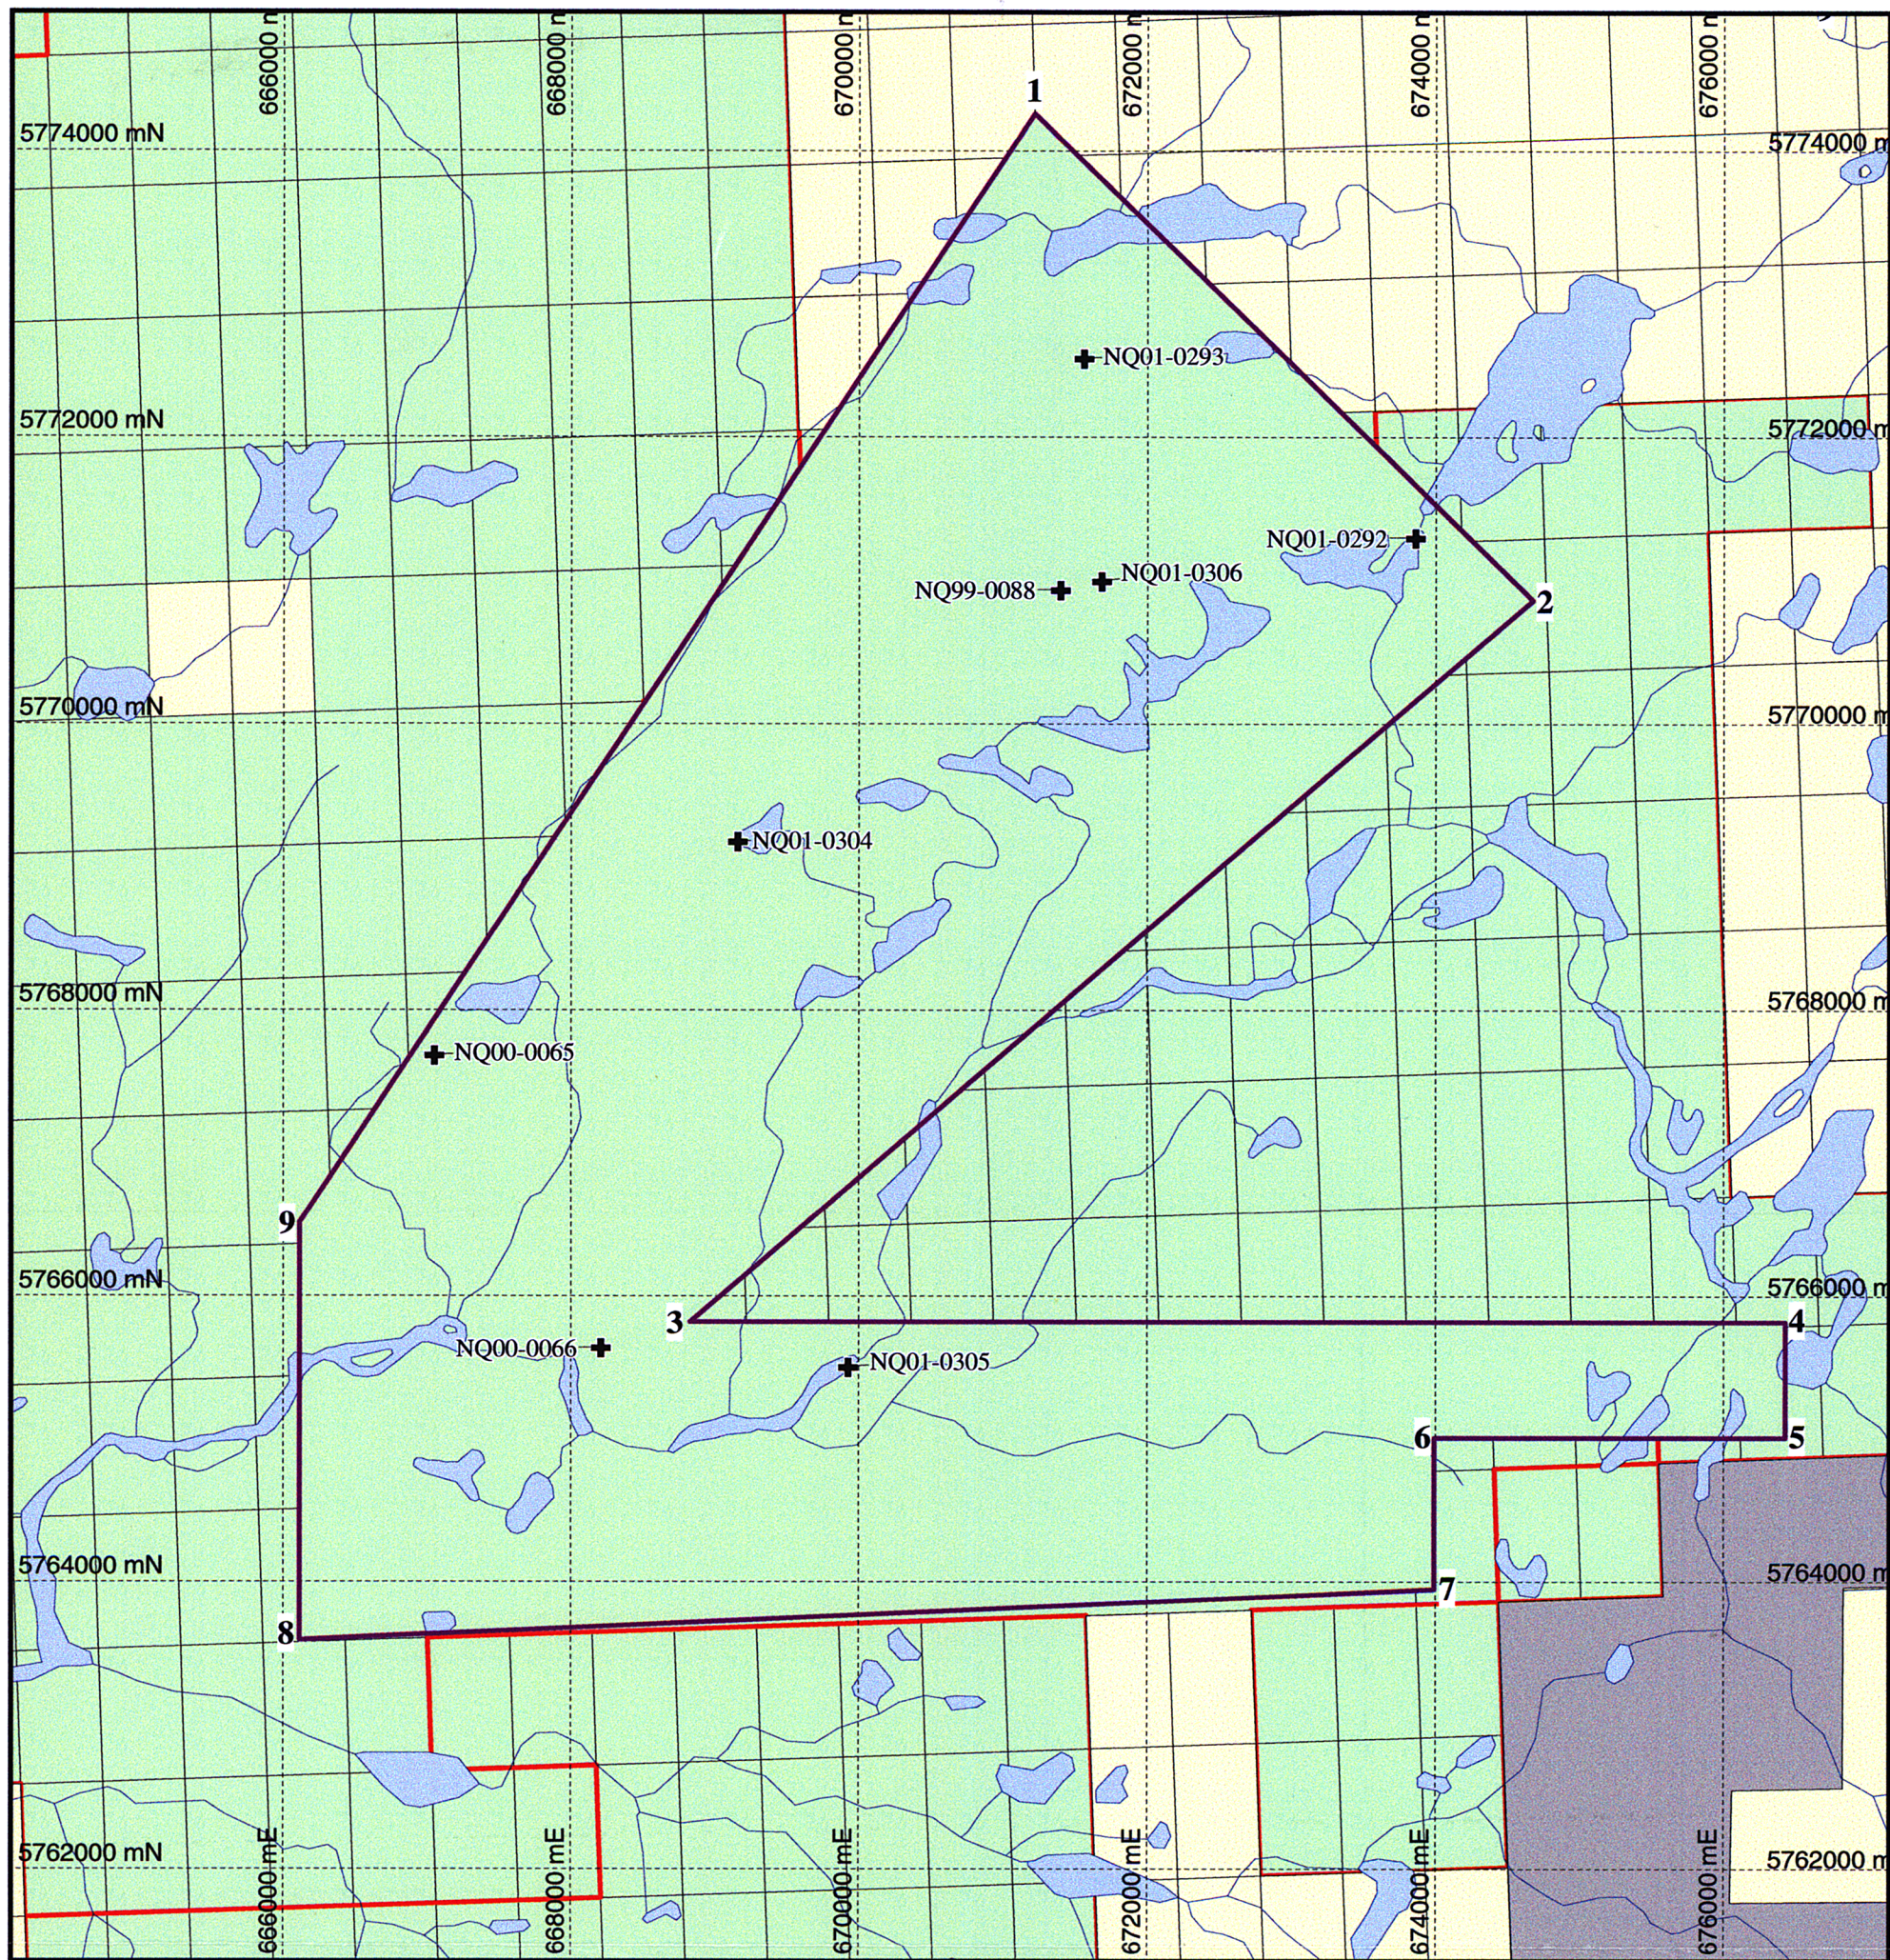

GM 59230

Map Location

Legend

- ✚ Sample Location
- ▭ Ashton/Soquem Permit
- ▧ Ashton/Soquem Claim Cells
- ▨ Other Permit
- ▩ Other Claim Cells
- ▭ Buffer Zone

Ashton Mining of Canada Inc.

Oct. 12, 2001  
 Author: SS  
 Office: Van  
 Proj: UTM18  
 NAD27

Figure 5  
 Permit 1619  
 Heavy Mineral  
 Sample Location Map